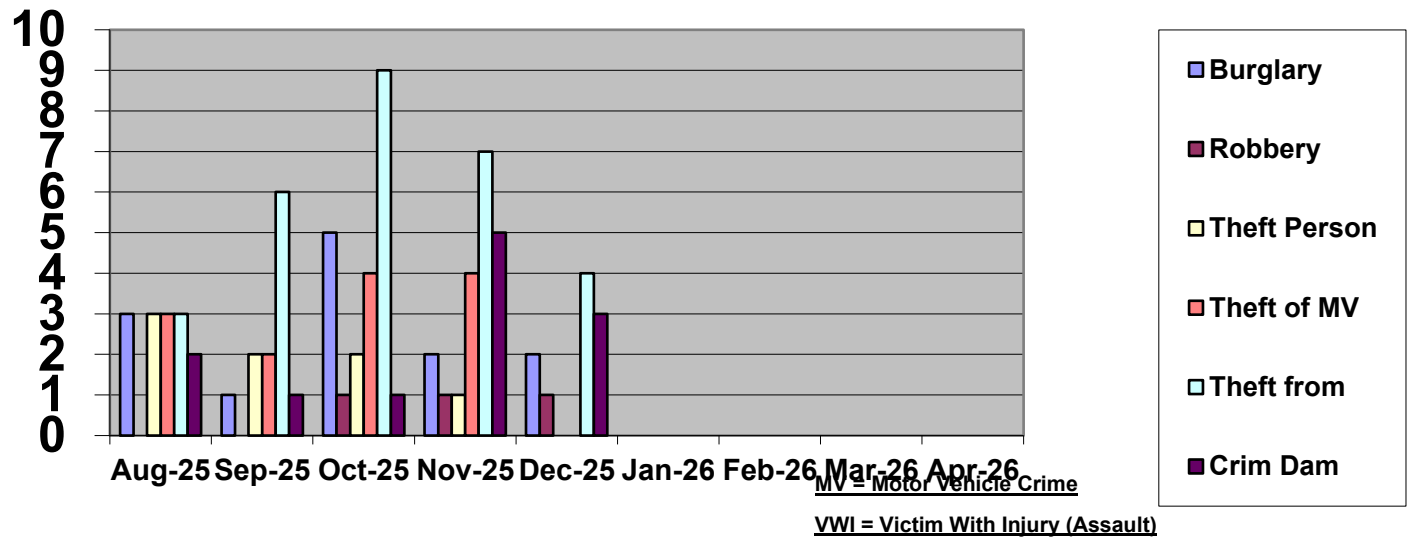

Stay informed with Met Engage by getting the latest updates from the Met straight to your inbox. Met Engage is a free messaging service that keeps you connected to what's happening in your area. Whether its crime updates, safety advice, or news from your local policing team, you'll get the information that matters to you — when it matters most. To sign up www.metengage.co.uk

Thank you for your continued support — here's to a safe year ahead.

Register your valuables for free at www.immobilise.com.

BECOME A CREATURE OF HABIT!

Here's what we recommend you do before you go out:

- Close and lock all your doors and windows, even if you're only going out for a few minutes.
- Double-lock any door.
- Make sure that any valuables are out of sight.
- Keep handbags away from the letterbox or cat flap and hide all keys including car keys, as a thief could hook keys or valuables through even a small opening.
- Never leave car documents or ID in obvious places such as kitchens or hallways
- In the evening, shut the curtains and leave lights on.
- If you're out all day, then it's advisable to use a timer device to automatically turn lights and a radio on at night.
- Set your burglar alarm.
- Make sure the side gate is locked.
- Lock your shed or garage.
- Lock your bike inside a secure shed or garage, to a robust fitting bolted to the ground or wall, like a ground anchor.

METROPOLITAN POLICE