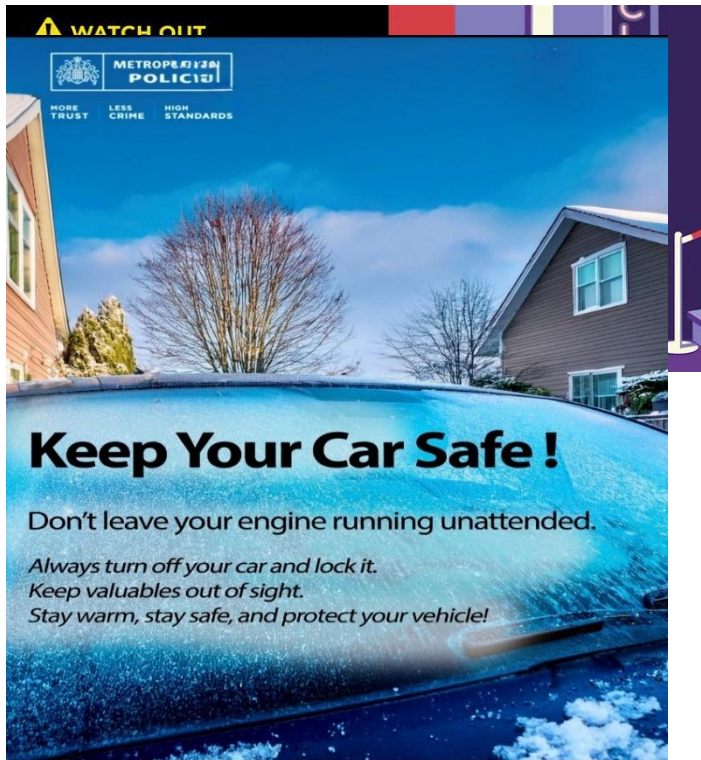

Robbery / Theft from person

There was **0 Theft from person** and **1 Robberies** reported in December.

Friday 19th December 2025
HOPPERS ROAD, SOUTHGATE, ENFIELD, N21
Victim has gone to their van to go to work when a group of suspects parked in a black Mercedes behind the victim's van. Suspects began to attack the victim, kicking and punching the victim to the head and then taking their iPhone 12. Incident took place around 06:00hrs